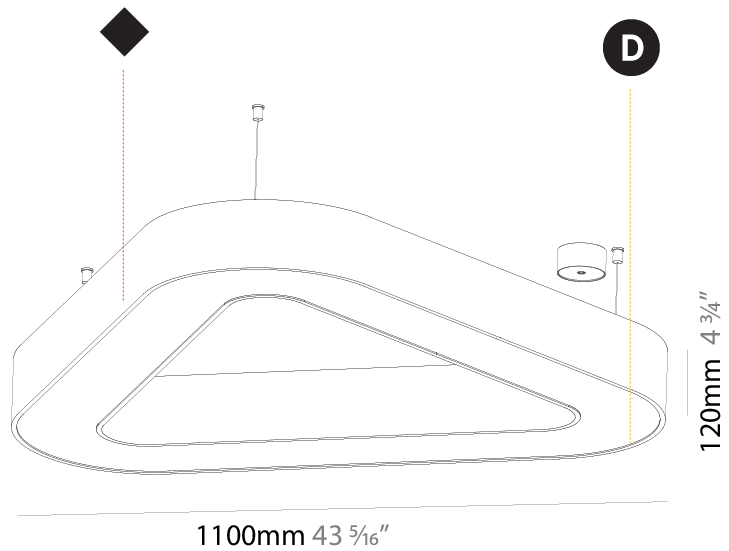

GENERAL

Series: Glorious
Subseries: Glorious Victory
Brand: Prolicht
Division: Architectural
Mounting Type: Suspension
Mounting Location: Ceiling
Subcategory: Ambient

PHYSICAL

Shape: Abstract
Length (mm): 1100
Length (in): 43 ⁵/₁₆
Width (mm): 1100
Width (in): 43 ⁵/₁₆
Height (mm): 120
Height (in): 4 ³/₄
Max. Overall Height (mm): 2120
Max. Overall Height (in): 83 ⁷/₁₆
Light Distribution: Direct / Indirect
Weight (kg): 10.819
Weight (lbs): 23.851
Diffuser: PMMA - Opal or Micro-Prism
Fixture Finish: SSR / BKV / CWI / CRY / HAB / LAG / UFT / ITA / RUA / RUR / MIC / FTG / MYG / TWT / LOD / PUS / FRO / FUP / KIA / POP / BLS / SPG / MEY / GOH / GUM / CHC / COM / ABZ / JAG / OBR / MOS / ROR
Fixture Material: Aluminum

ELECTRICAL

Lamp Type: LED (Zhaga Standard)
Input Wattage (W): 70
Total Output Wattage (W): 60 / 48 (3500K)
Dimming: Non-Dimming / Phase Dimming (120Vac only) / 0-10V Dimming
Driver Included: Yes
Driver Location: Integrated
Driver Type: Constant Current - 120 / 277Vac
Driver Class: Class 2
Input Voltage (V): 120 - 277
Constant Current (MA): 350 / 900/600 (3500K)

LED

Color Temperature (°K): 3000 / 3500 / 4000
Max. Delivered Lumen (lm): 4150 / 4302 / 4390 Direct / 3660 / 3783 / 3860 Indirect
CRI: >80 CRI
Efficiency (%): 70.9
Lamp Life (hrs): 50000

OPTICAL

RATINGS AND CERTIFICATIONS

Certified By: Certified for North American Standards
IP rating: IP20